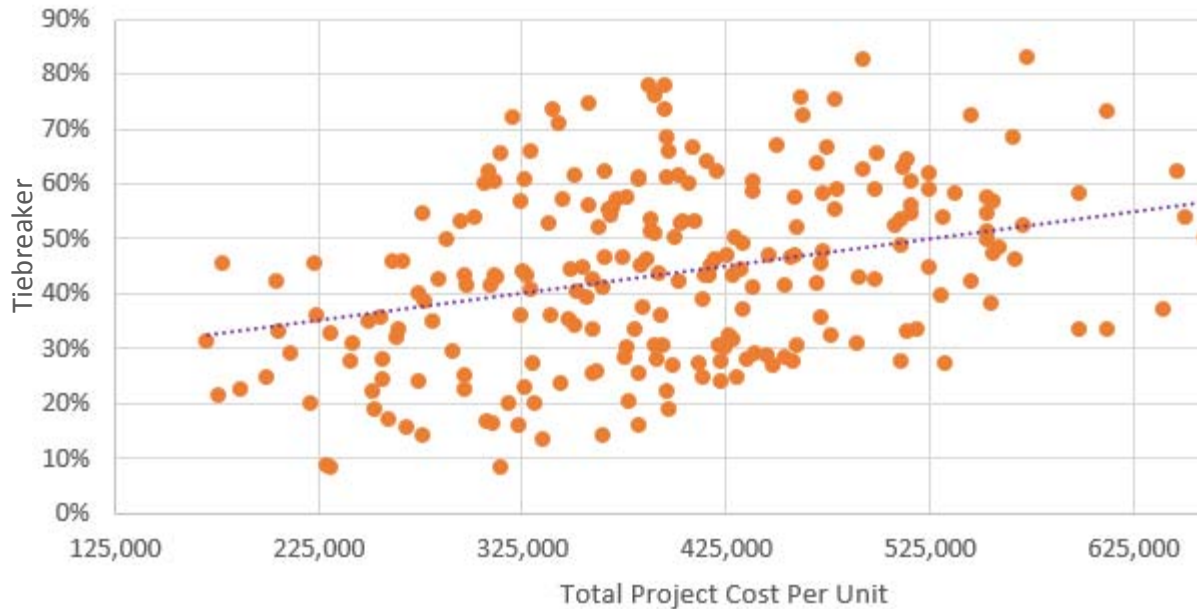

Public Funds Drives the 9% Tiebreaker

Production is Dropping

The 9% Tiebreaker Drives up Costs

Government Foots the Bill

Find a responsible alternative for the 9% tiebreaker at [www.kingdomdevelopment.net/index.php/tiebreaker](http://www.kingdomdevelopment.net/index.php/tiebreaker)