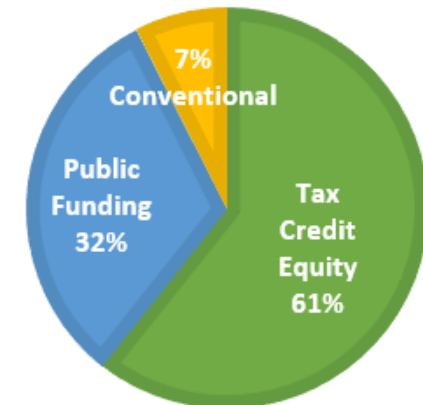

Public Funds Drives the 9% Tiebreaker

Production is Dropping

The 9% Tiebreaker Drives up Costs

Government Foots the Bill

Find a responsible alternative for the 9% tiebreaker at [www.kingdomdevelopment.net/index.php/tiebreaker](http://www.kingdomdevelopment.net/index.php/tiebreaker)