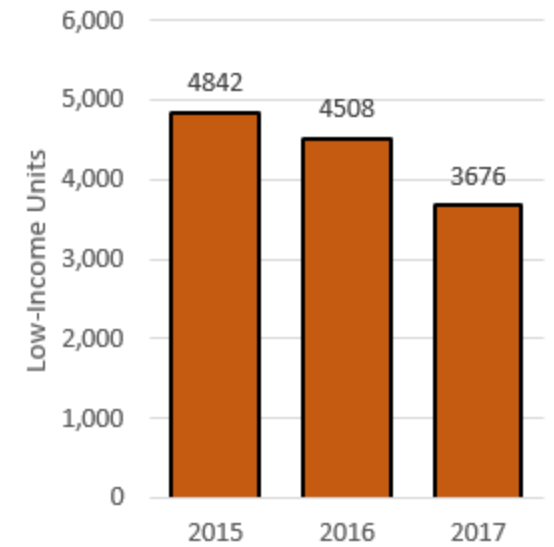

Public Funds Drives the 9% Tiebreaker

Production is Dropping

The 9% Tiebreaker Drives up Costs

Government Foots the Bill

Find a responsible alternative for the 9% tiebreaker at [www.kingdomdevelopment.net/index.php/tiebreaker](http://www.kingdomdevelopment.net/index.php/tiebreaker)