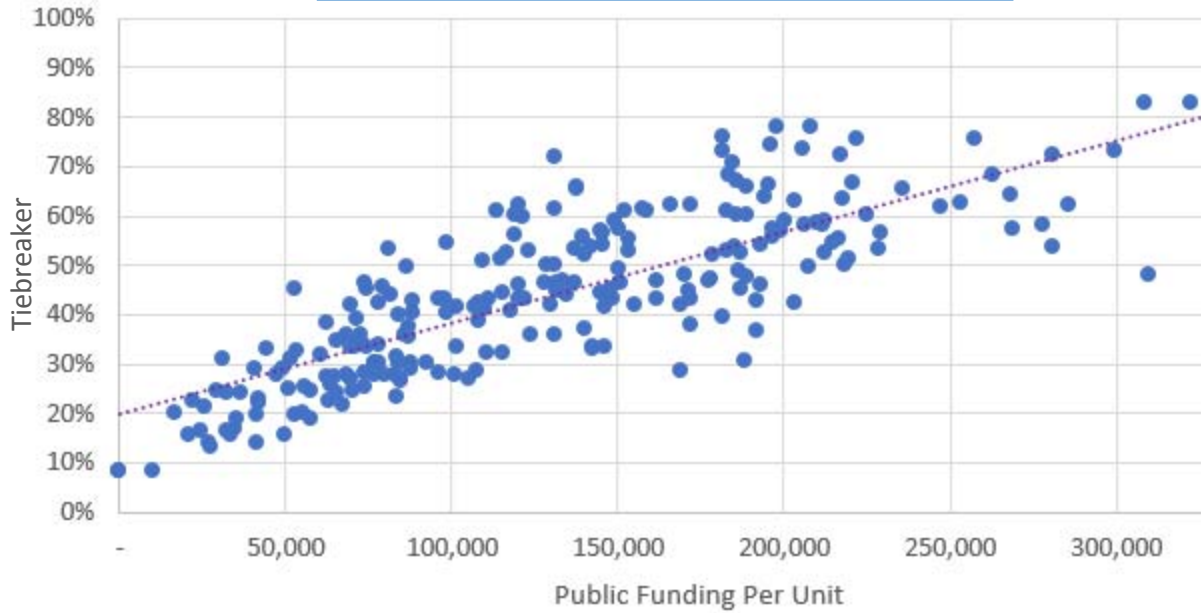

Public Funds Drives the 9% Tiebreaker

Production is Dropping

The 9% Tiebreaker Drives up Costs

Government Foots the Bill

Find a responsible alternative for the 9% tiebreaker at [www.kingdomdevelopment.net/index.php/tiebreaker](http://www.kingdomdevelopment.net/index.php/tiebreaker)